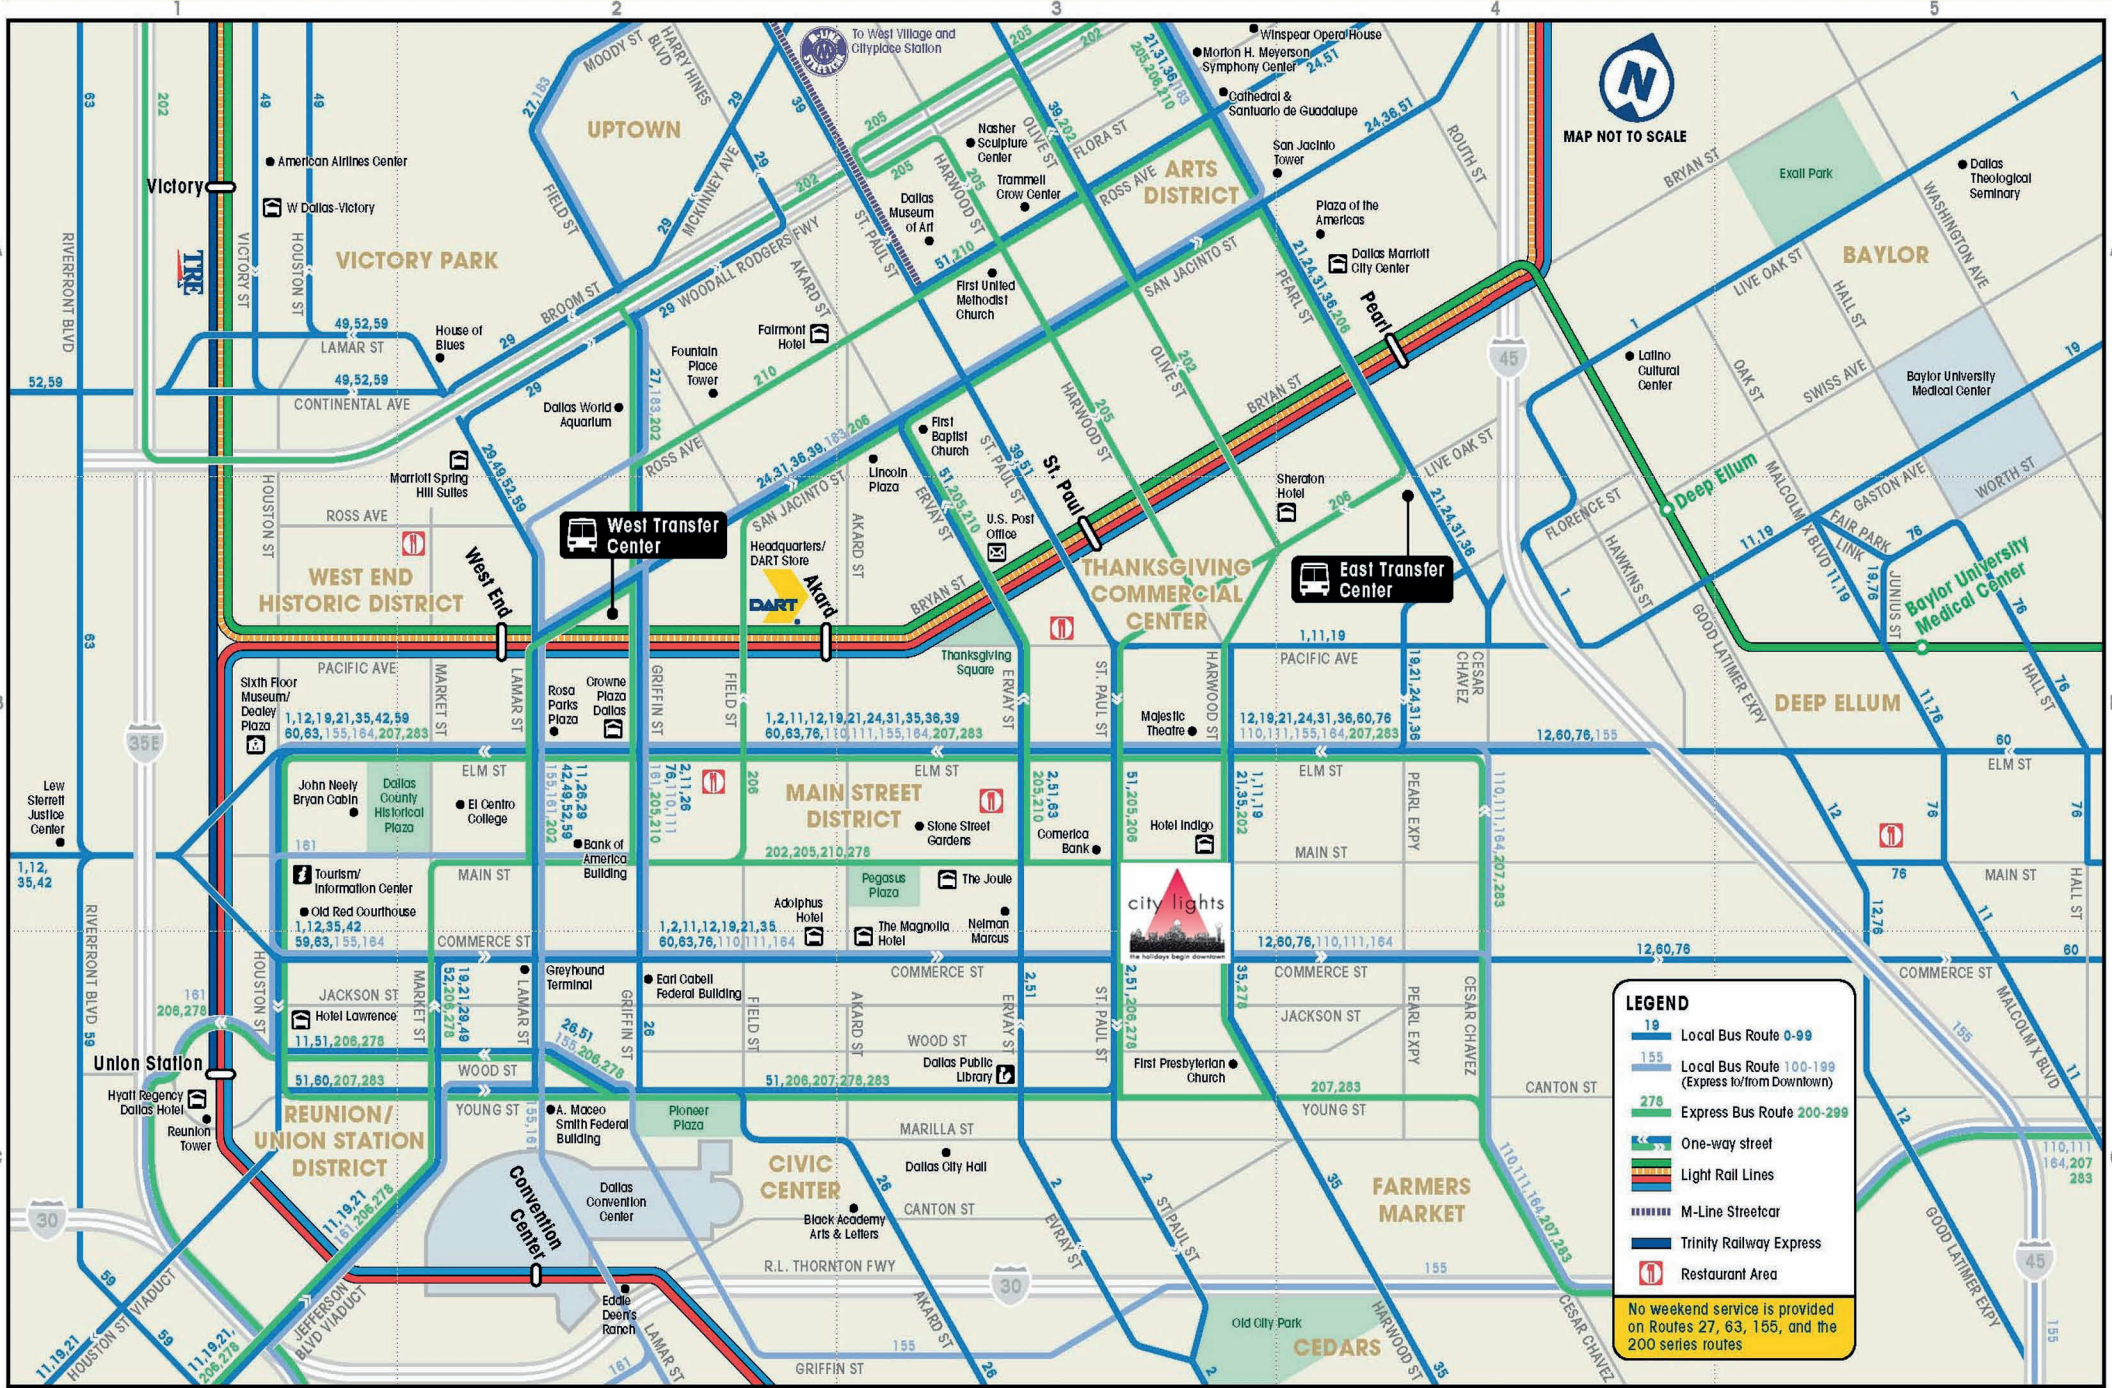

# DOWNTOWN DALLAS MAP

MAP NOT TO SCALE

**LEGEND**

- 19 Local Bus Route 0-99
- 155 Local Bus Route 100-199 (Express to/from Downtown)
- 276 Express Bus Route 200-299
- One-way street
- Light Rail Lines
- M-Line Streetcar
- Trinity Railway Express
- Ⓜ Restaurant Area

No weekend service is provided on Routes 27, 63, 155, and the 200 series routes